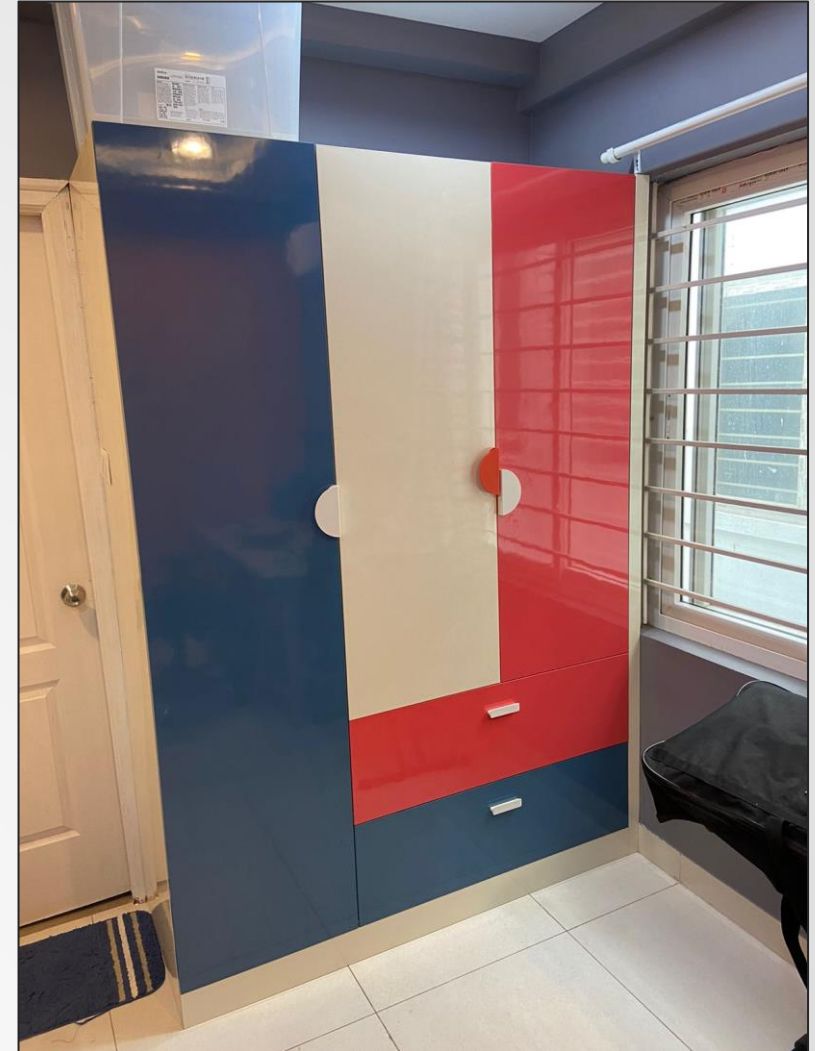

OUR EXECUTIONS - GIRIDHARI MURARI