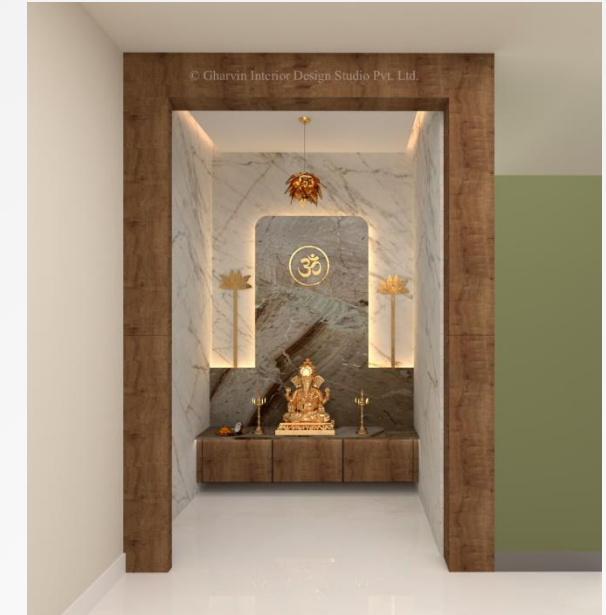

OUR DESIGNS – PUJA