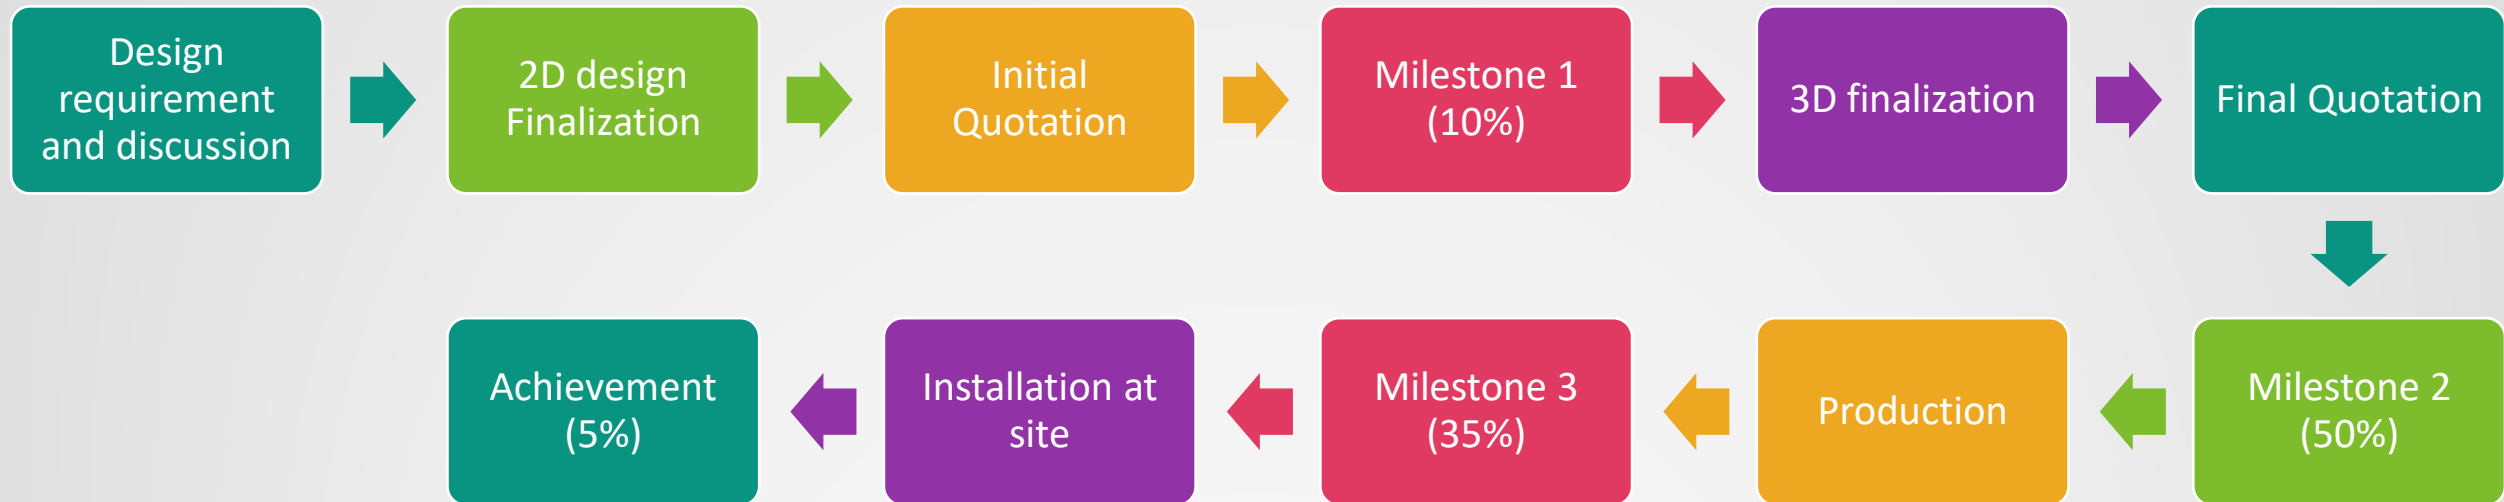

OUR PROCESS