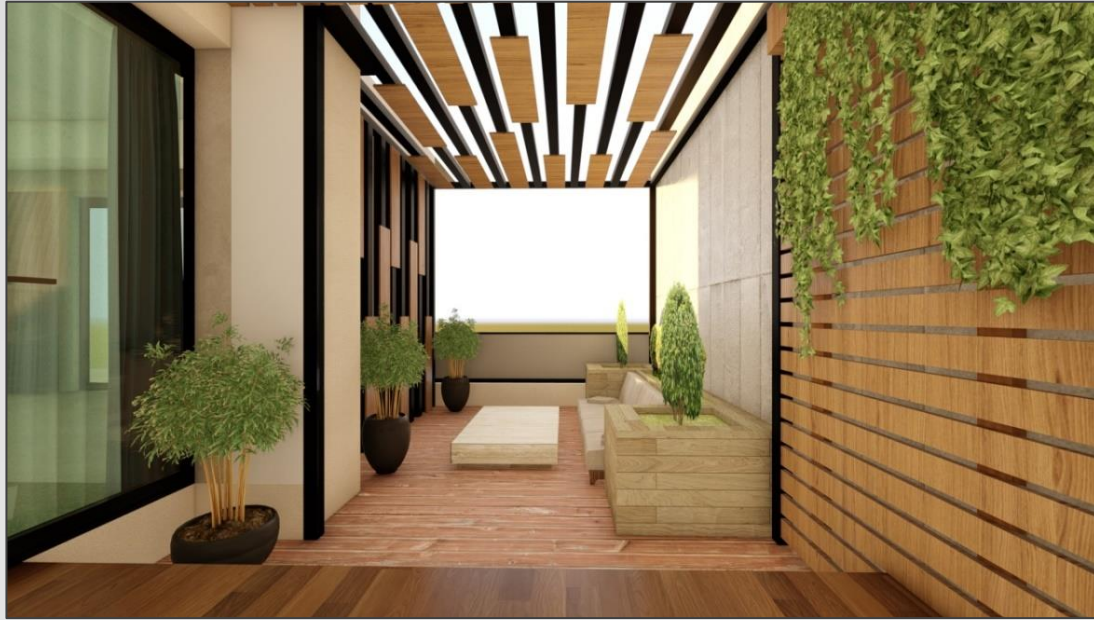

OUR DESIGNS - BALCONY